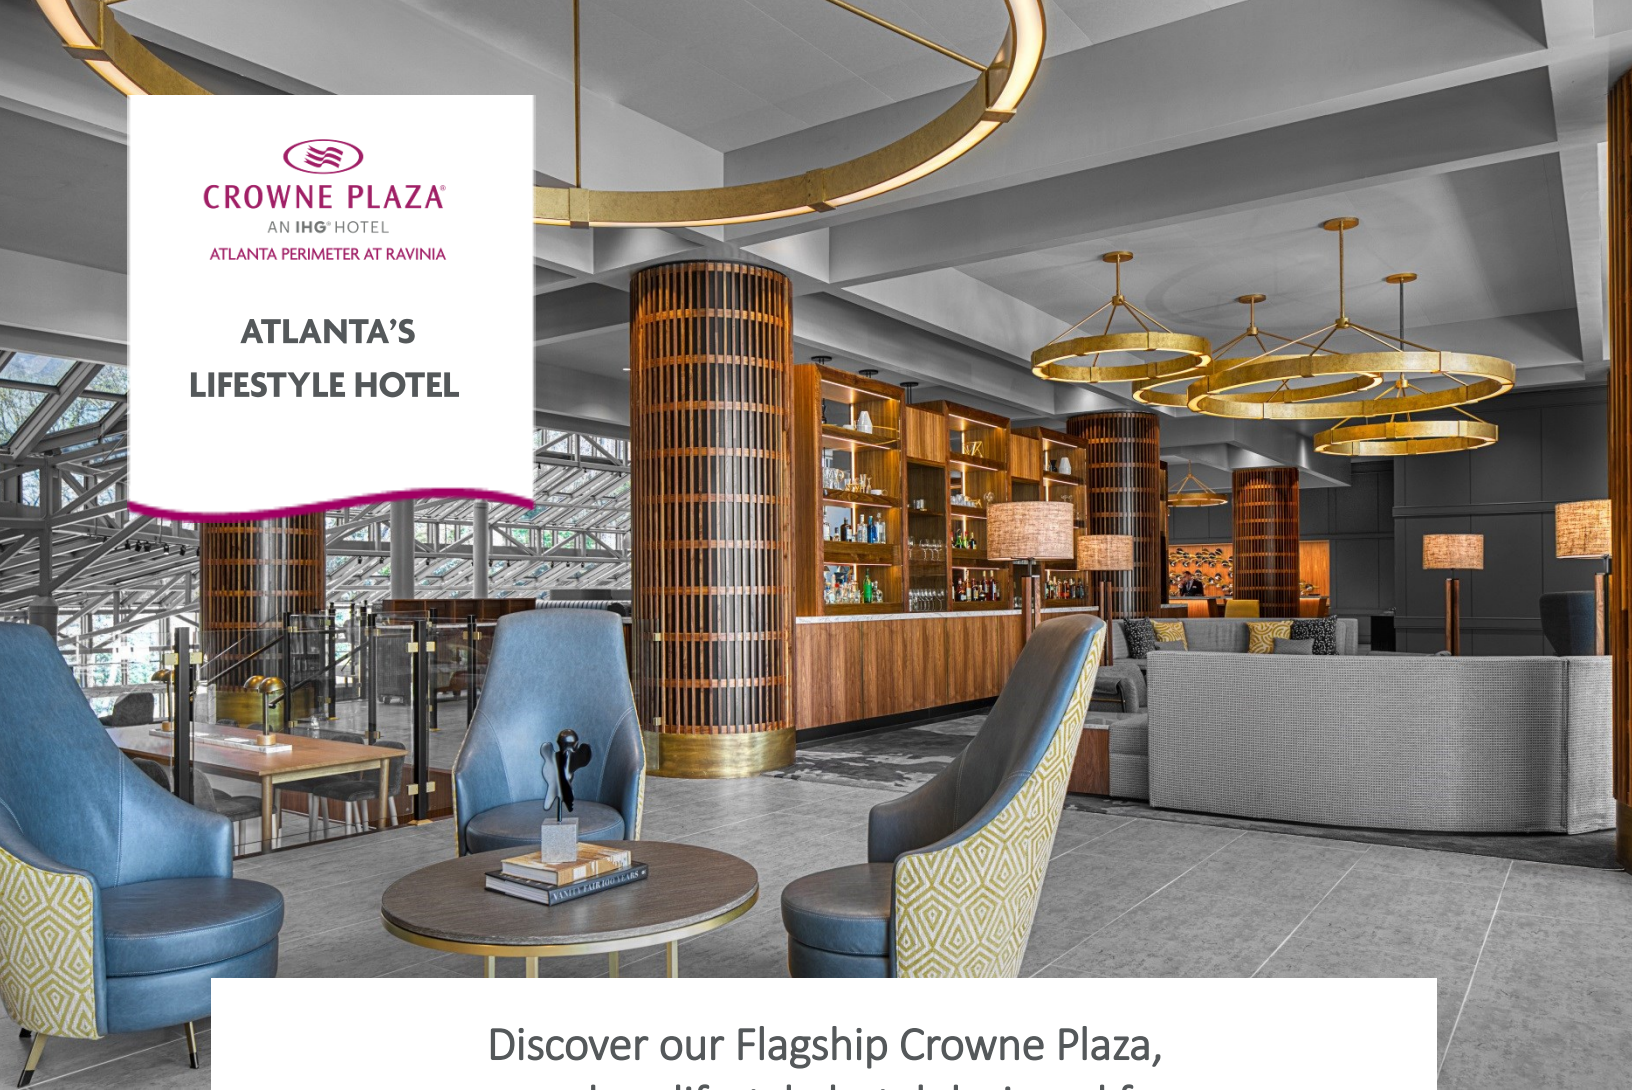

CROWNE PLAZA[®]
AN IHG[®] HOTEL
ATLANTA PERIMETER AT RAVINIA

**ATLANTA'S
LIFESTYLE HOTEL**

**Discover our Flagship Crowne Plaza,
a modern lifestyle hotel designed for
the way we work, live, and travel.**