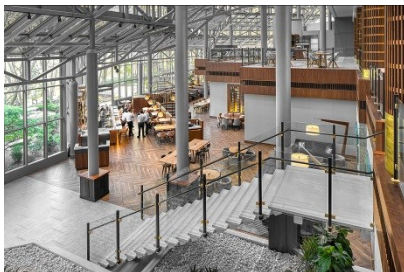

CROWNE PLAZA[®]
AN IHG[®] HOTEL
ATLANTA PERIMETER AT RAVINIA

**ATLANTA'S
LIFESTYLE HOTEL**

**Discover our Flagship Crowne Plaza,
a modern lifestyle hotel designed for
the way we work, live, and travel.**

Our Atlanta hotel offers a work-life experience with new WorkLife Rooms designed for productivity and relaxation, the stylish Parkwoods restaurant and The Backyard at Parkwoods, two Bars, a Grab & Go, an indoor heated pool, a Fitness Center, a local shuttle, and adaptive coworking spaces throughout the hotel lobby.

Host meetings, conferences, seminars, or trade shows in our flexible indoor and outdoor contemporary venues. We are TripAdvisor #1 hotel in Dunwoody and we are committed to creating seamless experiences for you and your attendees.