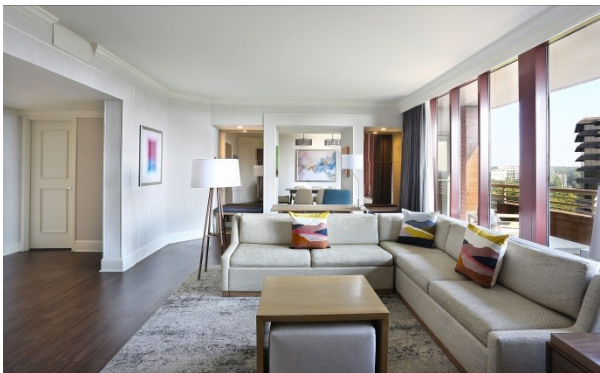

Presidential Style Suite